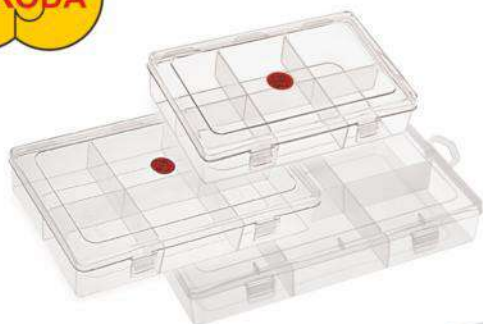

ask for quality you'll get...

PARTITION BOX

MULTI BOX PARTITION

ITEM	SIZE
000	132Lx84Wx31H
111	169Lx108Wx35H
222	220Lx148Wx39H
333	270Lx186Wx42H
444	317Lx225Wx45H
555	360Lx260Wx45H